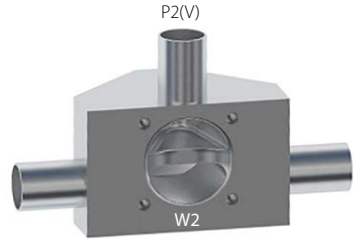

Multiple Weir MW0303C

Front

Back

Valve	DN Size	
W1		
W2		
W3		
Port	DN Size	Tube Specification
P1		
P2		
P3		

Installation as shown
H = Horizontal
V = Vertical