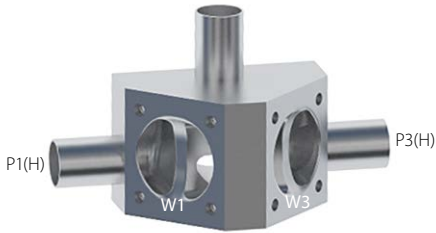

Multiple Weir MW0303C

Front

Back

Valve	DN Size	
W1		
W2		
W3		
Port	DN Size	Tube Specification
P1		
P2		
P3		

Installation as shown
H = Horizontal
V = Vertical