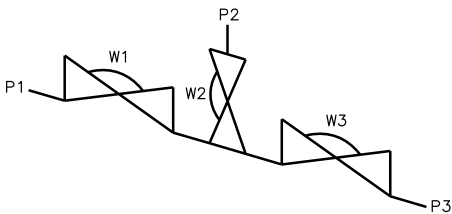

Multiple Weir MW0303C

Front

Back

Valve	DN Size	
W1		
W2		
W3		
Port	DN Size	Tube Specification
P1		
P2		
P3		

Installation as shown
H = Horizontal
V = Vertical