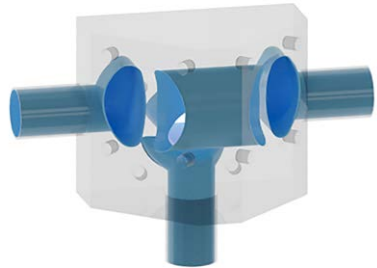

Multiple Weir MW0303B

Front

Back

Valve	DN Size	
W1		
W2		
W3		
Port	DN Size	Tube Specification
P1		
P2		
P3		

Installation as shown
H = Horizontal
V = Vertical