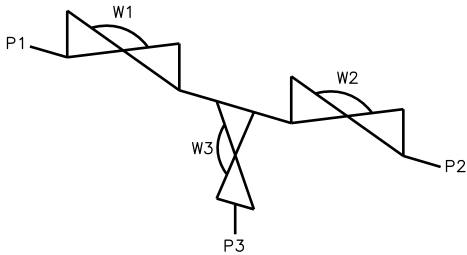

Multiple Weir MW0303B

Front

Back

Valve	DN Size	
W1		
W2		
W3		
Port	DN Size	Tube Specification
P1		
P2		
P3		

Installation as shown
H = Horizontal
V = Vertical