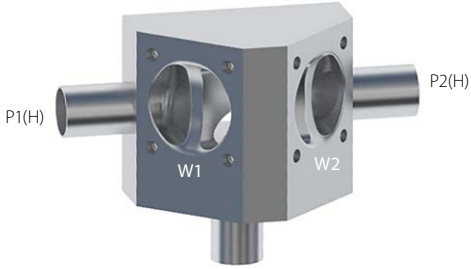

Multiple Weir MW0303B

Front

Back

Valve	DN Size	
W1		
W2		
W3		
Port	DN Size	Tube Specification
P1		
P2		
P3		

Installation as shown
H = Horizontal
V = Vertical