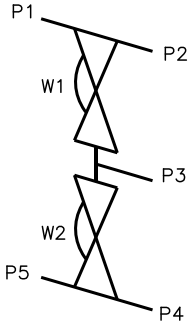

Serial Weir SW0502B

Front

Side

Valve	DN Size	
W1		
W2		
Port	DN Size	Tube Specification
P1		
P2		
P3		
P4		
P5		

Installation as shown
H = Horizontal
V = Vertical