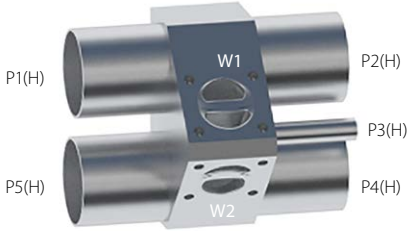

Serial Weir SW0502B

Front

Side

Valve	DN Size	
W1		
W2		
Port	DN Size	Tube Specification
P1		
P2		
P3		
P4		
P5		

Installation as shown
H = Horizontal
V = Vertical