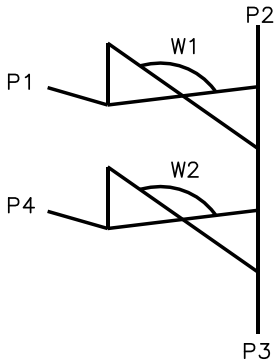

# Serial Weir SW0402X

**Front**

**Back**

Valve	DN Size	
W1		
W2		
Port	DN Size	Tube Specification
P1		
P2		
P3		
P4		

Installation as shown  
H = Horizontal  
V = Vertical