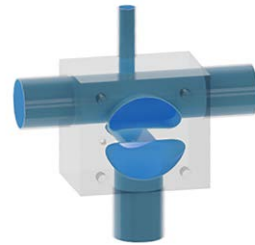

Serial Weir SW0402W

Front

Back

Valve	DN Size	
W1		
W2		
Port	DN Size	Tube Specification
P1		
P2		
P3		
P4		

Installation as shown
H = Horizontal
V = Vertical