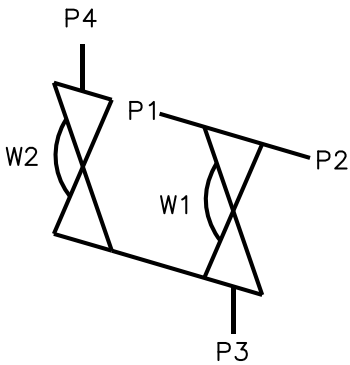

Serial Weir SW0402W

Front

Back

Valve	DN Size	
W1		
W2		
Port	DN Size	Tube Specification
P1		
P2		
P3		
P4		

Installation as shown
H = Horizontal
V = Vertical