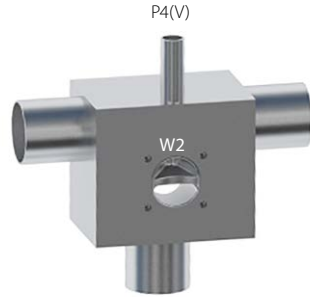

Serial Weir SW0402W

Front

Back

Valve	DN Size	
W1		
W2		
Port	DN Size	Tube Specification
P1		
P2		
P3		
P4		

Installation as shown
H = Horizontal
V = Vertical