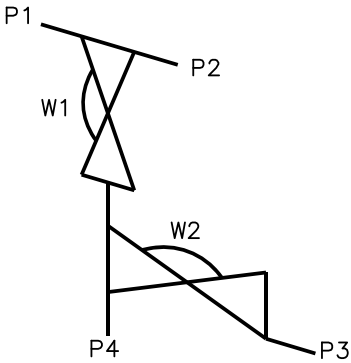

Serial Weir SW0402V

Front

Side

Valve	DN Size	
W1		
W2		
Port	DN Size	Tube Specification
P1		
P2		
P3		
P4		

Installation as shown
H = Horizontal
V = Vertical