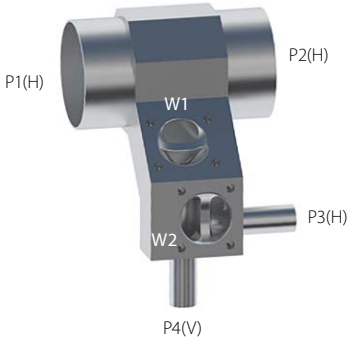

Serial Weir SW0402V

Front

Side

Valve	DN Size	
W1		
W2		
Port	DN Size	Tube Specification
P1		
P2		
P3		
P4		

Installation as shown
H = Horizontal
V = Vertical