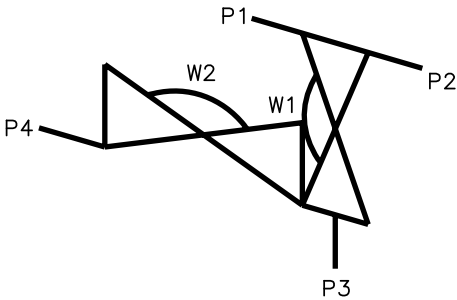

## Serial Weir SW0402T

**Front**

**Back**

| Valve | DN Size |                    |
|-------|---------|--------------------|
| W1    |         |                    |
| W2    |         |                    |
| Port  | DN Size | Tube Specification |
| P1    |         |                    |
| P2    |         |                    |
| P3    |         |                    |
| P4    |         |                    |

Installation as shown  
H = Horizontal  
V = Vertical