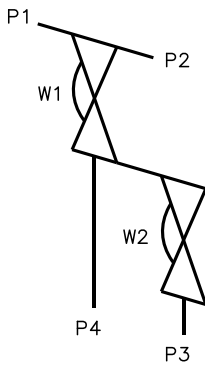

Serial Weir SW0402S

Front

Back

Valve	DN Size	
W1		
W2		
Port	DN Size	Tube Specification
P1		
P2		
P3		
P4		

Installation as shown
H = Horizontal
V = Vertical