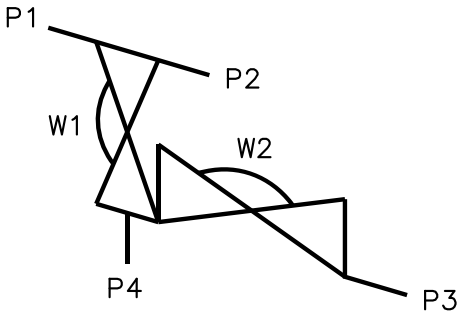

Serial Weir SW0402R

Front

Back

Valve	DN Size	
W1		
W2		
Port	DN Size	Tube Specification
P1		
P2		
P3		
P4		

Installation as shown
H = Horizontal
V = Vertical