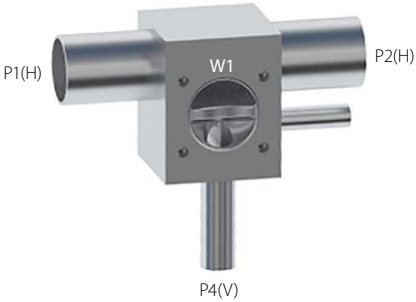

Serial Weir SW0402R

Front

Back

Valve	DN Size	
W1		
W2		
Port	DN Size	Tube Specification
P1		
P2		
P3		
P4		

Installation as shown
H = Horizontal
V = Vertical