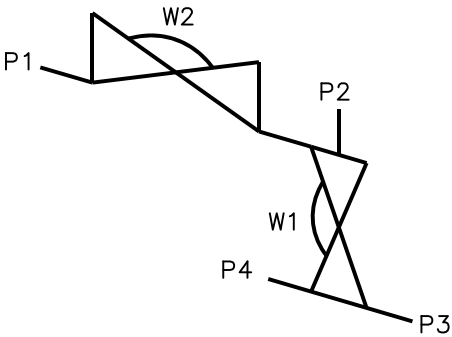

Serial Weir SW0402P

Front

Back

Valve	DN Size	
W1		
W2		
Port	DN Size	Tube Specification
P1		
P2		
P3		
P4		

Installation as shown
H = Horizontal
V = Vertical