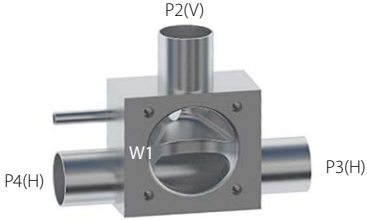

Serial Weir SW0402P

Front

Back

Valve	DN Size	
W1		
W2		
Port	DN Size	Tube Specification
P1		
P2		
P3		
P4		

Installation as shown
H = Horizontal
V = Vertical