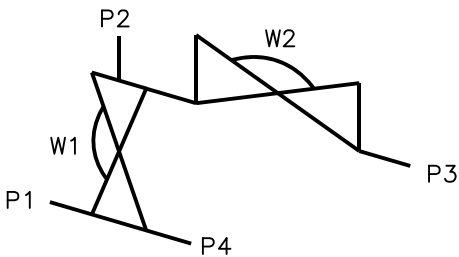

Serial Weir SW04020

Front

Back

Valve	DN Size	
W1		
W2		
Port	DN Size	Tube Specification
P1		
P2		
P3		
P4		

Installation as shown
H = Horizontal
V = Vertical