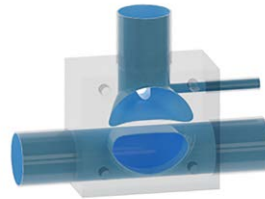

Serial Weir SW04020

Front

Back

Valve	DN Size	
W1		
W2		
Port	DN Size	Tube Specification
P1		
P2		
P3		
P4		

Installation as shown
H = Horizontal
V = Vertical