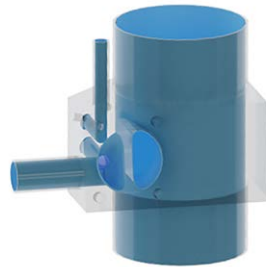

Serial Weir SW0402N

Front

Back

Valve	DN Size	
W1		
W2		
Port	DN Size	Tube Specification
P1		
P2		
P3		
P4		

Installation as shown
H = Horizontal
V = Vertical