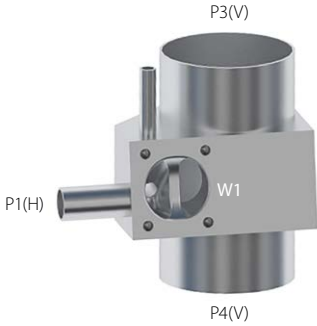

Serial Weir SW0402N

Front

Back

Valve	DN Size	
W1		
W2		
Port	DN Size	Tube Specification
P1		
P2		
P3		
P4		

Installation as shown
H = Horizontal
V = Vertical