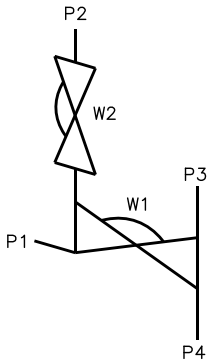

Serial Weir SW0402N

Front

Back

Valve	DN Size	
W1		
W2		
Port	DN Size	Tube Specification
P1		
P2		
P3		
P4		

Installation as shown
H = Horizontal
V = Vertical