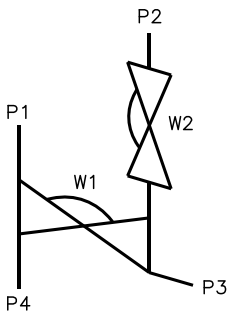

Serial Weir SW0402M

Front

Back

Valve	DN Size	
W1		
W2		
Port	DN Size	Tube Specification
P1		
P2		
P3		
P4		

Installation as shown
H = Horizontal
V = Vertical