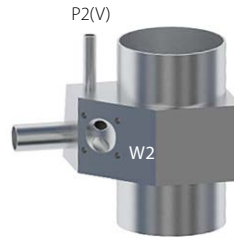

Serial Weir SW0402M

Front

Back

Valve	DN Size	
W1		
W2		
Port	DN Size	Tube Specification
P1		
P2		
P3		
P4		

Installation as shown
H = Horizontal
V = Vertical