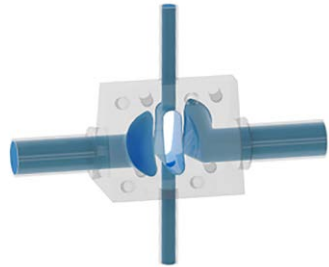

## Serial Weir SW0402J

Valve	DN Size	
W1		
W2		
Port	DN Size	Tube Specification
P1		
P2		
P3		
P4		

Installation as shown  
H = Horizontal  
V = Vertical