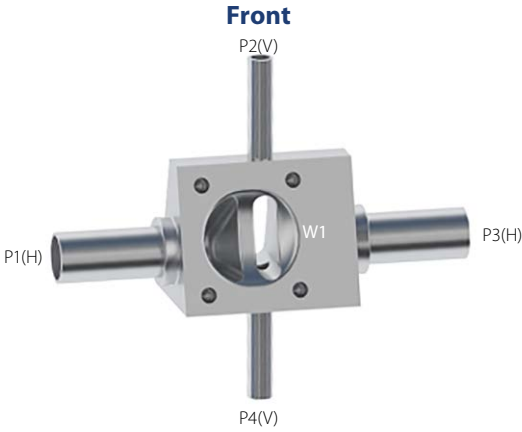

## Serial Weir SW0402J

Valve	DN Size	
W1		
W2		
Port	DN Size	Tube Specification
P1		
P2		
P3		
P4		

Installation as shown  
H = Horizontal  
V = Vertical