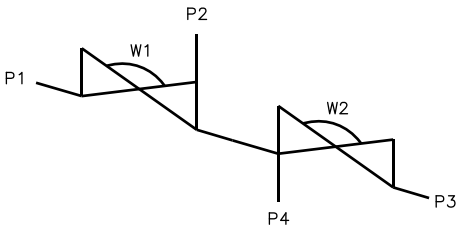

## Serial Weir SW0402J

Valve	DN Size	
W1		
W2		
Port	DN Size	Tube Specification
P1		
P2		
P3		
P4		

Installation as shown  
H = Horizontal  
V = Vertical