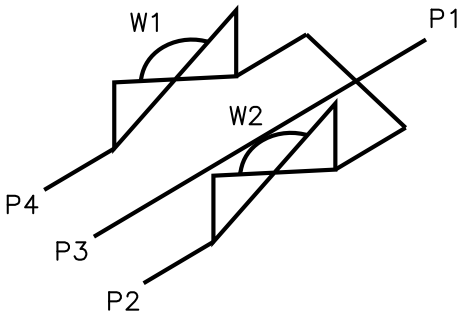

Serial Weir SW0402H

Front

Side

Valve	DN Size	
W1		
W2		
Port	DN Size	Tube Specification
P1		
P2		
P3		
P4		

Installation as shown
H = Horizontal
V = Vertical