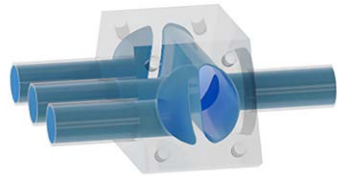

Serial Weir SW0402H

Front

Side

Valve	DN Size	
W1		
W2		
Port	DN Size	Tube Specification
P1		
P2		
P3		
P4		

Installation as shown
H = Horizontal
V = Vertical