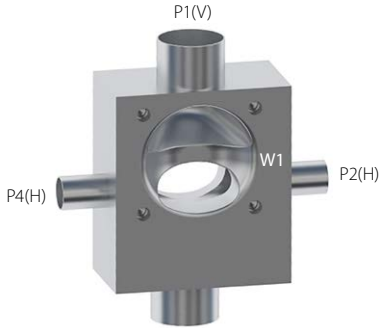

Serial Weir SW0402F

Front

Back

Valve	DN Size	
W1		
W2		
Port	DN Size	Tube Specification
P1		
P2		
P3		
P4		

Installation as shown
H = Horizontal
V = Vertical