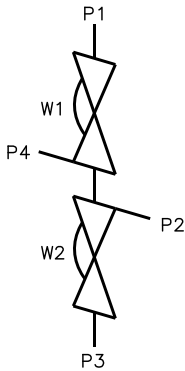

Serial Weir SW0402F

Front

Back

Valve	DN Size	
W1		
W2		
Port	DN Size	Tube Specification
P1		
P2		
P3		
P4		

Installation as shown
H = Horizontal
V = Vertical