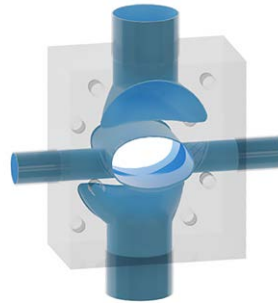

Serial Weir SW0402F

Front

Back

Valve	DN Size	
W1		
W2		
Port	DN Size	Tube Specification
P1		
P2		
P3		
P4		

Installation as shown
H = Horizontal
V = Vertical