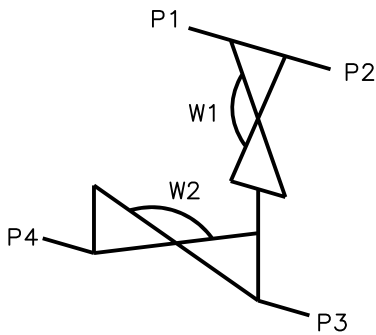

# Serial Weir SW0402C

**Front**

**Back**

Valve	DN Size	
W1		
W2		
Port	DN Size	Tube Specification
P1		
P2		
P3		
P4		

Installation as shown  
H = Horizontal  
V = Vertical