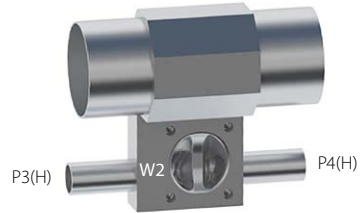

# Serial Weir SW0402C

**Front**

**Back**

Valve	DN Size	
W1		
W2		
Port	DN Size	Tube Specification
P1		
P2		
P3		
P4		

Installation as shown  
H = Horizontal  
V = Vertical