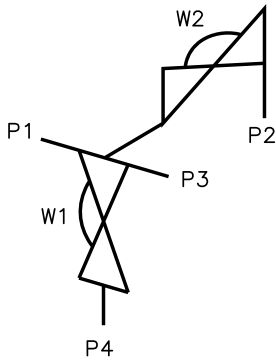

# Serial Weir SW0402B

**Front**

**Back**

Valve	DN Size	
W1		
W2		
Port	DN Size	Tube Specification
P1		
P2		
P3		
P4		

Installation as shown  
H = Horizontal  
V = Vertical