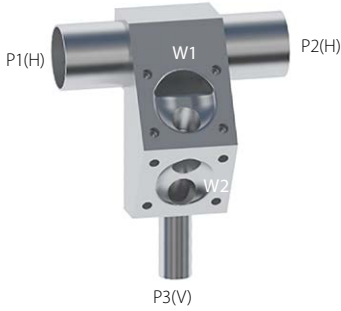

Serial Weir SW0302W

Front

Side

Valve	DN Size	
W1		
W2		
Port	DN Size	Tube Specification
P1		
P2		
P3		

Installation as shown
H = Horizontal
V = Vertical