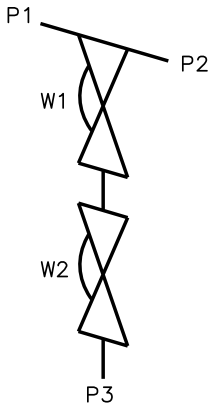

Serial Weir SW0302W

Front

Side

Valve	DN Size	
W1		
W2		
Port	DN Size	Tube Specification
P1		
P2		
P3		

Installation as shown
H = Horizontal
V = Vertical