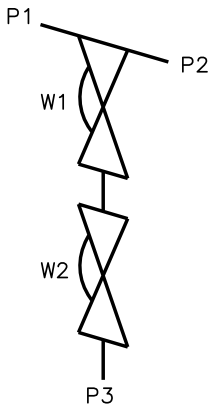

Serial Weir SW0302V

Front

Back

Valve	DN Size	
W1		
W2		
Port	DN Size	Tube Specification
P1		
P2		
P3		

Installation as shown
H = Horizontal
V = Vertical