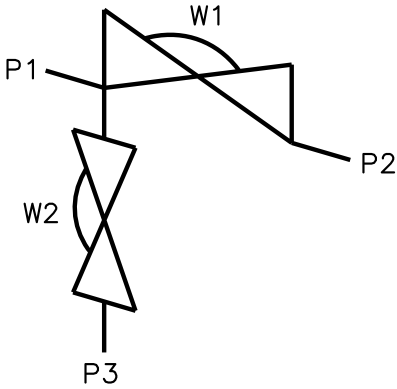

Serial Weir SW0302U

Front

Side

Valve	DN Size	
W1		
W2		
Port	DN Size	Tube Specification
P1		
P2		
P3		

Installation as shown
H = Horizontal
V = Vertical