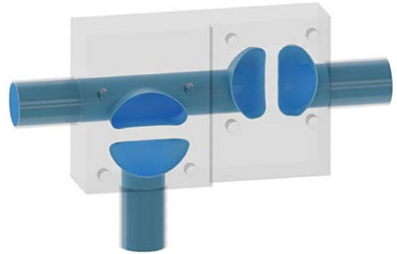

Serial Weir SW0302U

Front

Side

Valve	DN Size	
W1		
W2		
Port	DN Size	Tube Specification
P1		
P2		
P3		

Installation as shown
H = Horizontal
V = Vertical