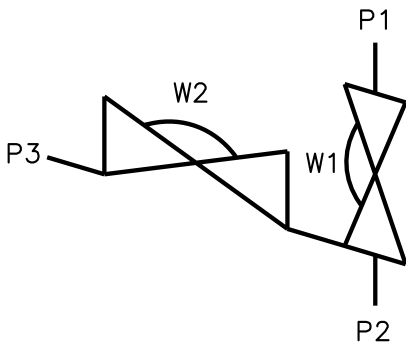

Serial Weir SW0302S

Front

Back

Valve	DN Size	
W1		
W2		
Port	DN Size	Tube Specification
P1		
P2		
P3		

Installation as shown
H = Horizontal
V = Vertical