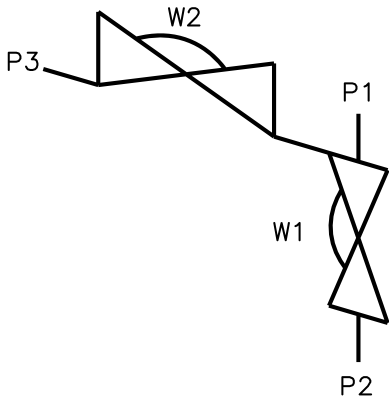

Serial Weir SW0302Q

Front

Back

Valve	DN Size	
W1		
W2		
Port	DN Size	Tube Specification
P1		
P2		
P3		

Installation as shown
H = Horizontal
V = Vertical