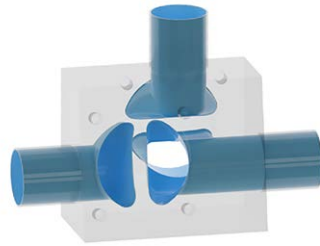

Serial Weir SW03020

Front

Back

Valve	DN Size	
W1		
W2		
Port	DN Size	Tube Specification
P1		
P2		
P3		

Installation as shown
H = Horizontal
V = Vertical