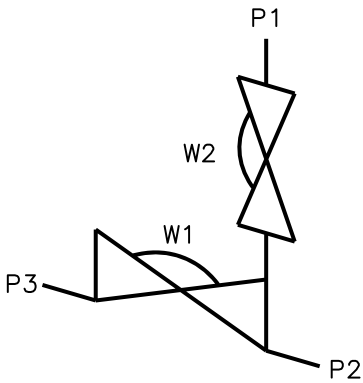

Serial Weir SW03020

Front

Back

Valve	DN Size	
W1		
W2		
Port	DN Size	Tube Specification
P1		
P2		
P3		

Installation as shown
H = Horizontal
V = Vertical