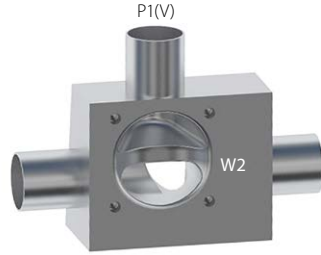

Serial Weir SW03020

Front

Back

Valve	DN Size	
W1		
W2		
Port	DN Size	Tube Specification
P1		
P2		
P3		

Installation as shown
H = Horizontal
V = Vertical