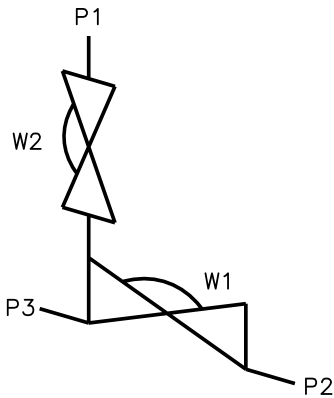

Serial Weir SW0302N

Front

Back

Valve	DN Size	
W1		
W2		
Port	DN Size	Tube Specification
P1		
P2		
P3		

Installation as shown
H = Horizontal
V = Vertical