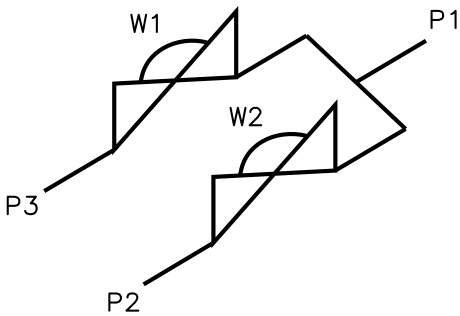

Serial Weir SW0302K

Valve	DN Size	
W1		
W2		
Port	DN Size	Tube Specification
P1		
P2		
P3		

Installation as shown
H = Horizontal
V = Vertical