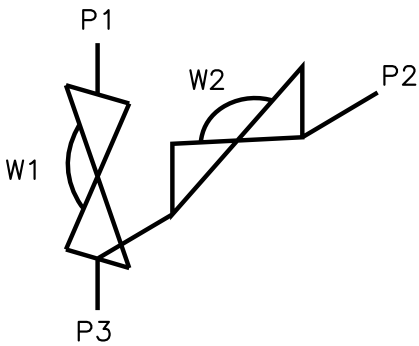

Serial Weir SW0302J

Front

Side

Valve	DN Size	
W1		
W2		
Port	DN Size	Tube Specification
P1		
P2		
P3		

Installation as shown
H = Horizontal
V = Vertical