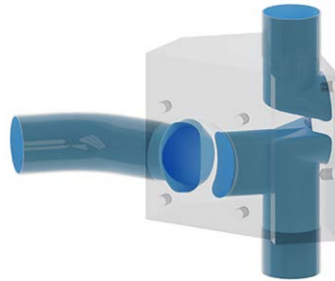

Serial Weir SW0302J

Front

Side

Valve	DN Size	
W1		
W2		
Port	DN Size	Tube Specification
P1		
P2		
P3		

Installation as shown
H = Horizontal
V = Vertical