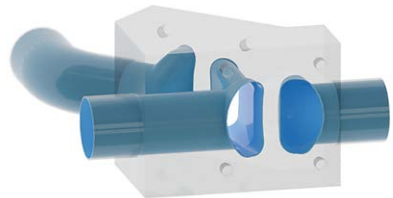

Serial Weir SW0302F

Front

Side

Valve	DN Size	
W1		
W2		
Port	DN Size	Tube Specification
P1		
P2		
P3		

Installation as shown
H = Horizontal
V = Vertical