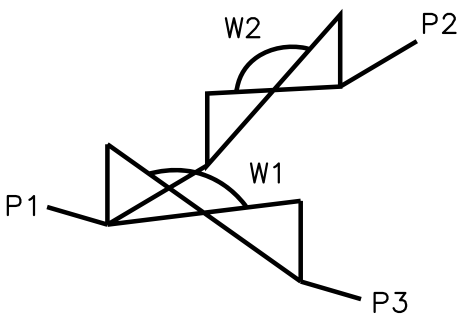

Serial Weir SW0302F

Front

Side

Valve	DN Size	
W1		
W2		
Port	DN Size	Tube Specification
P1		
P2		
P3		

Installation as shown
H = Horizontal
V = Vertical