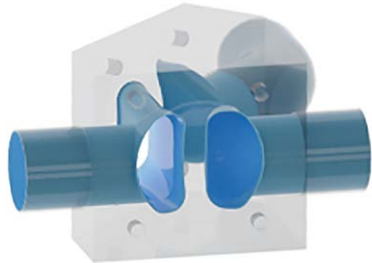

Serial Weir SW0302E

Front

Side

Valve	DN Size	
W1		
W2		
Port	DN Size	Tube Specification
P1		
P2		
P3		

Installation as shown
H = Horizontal
V = Vertical