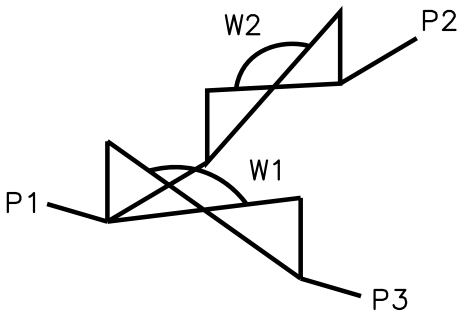

Serial Weir SW0302E

Front

Side

Valve	DN Size	
W1		
W2		
Port	DN Size	Tube Specification
P1		
P2		
P3		

Installation as shown
H = Horizontal
V = Vertical