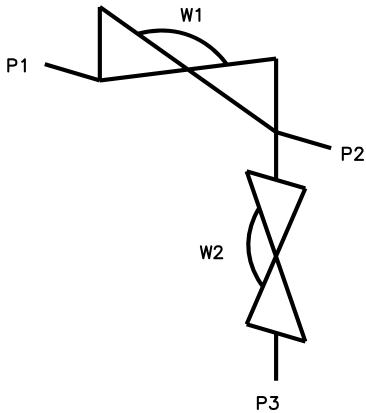

Serial Weir SW0302B

Front

Back

Valve	DN Size	
W1		
W2		
Port	DN Size	Tube Specification
P1		
P2		
P3		

Installation as shown
H = Horizontal
V = Vertical