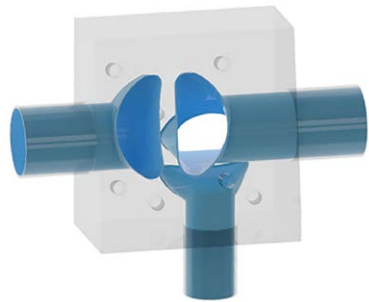

Serial Weir SW0302B

Front

Back

Valve	DN Size	
W1		
W2		
Port	DN Size	Tube Specification
P1		
P2		
P3		

Installation as shown
H = Horizontal
V = Vertical