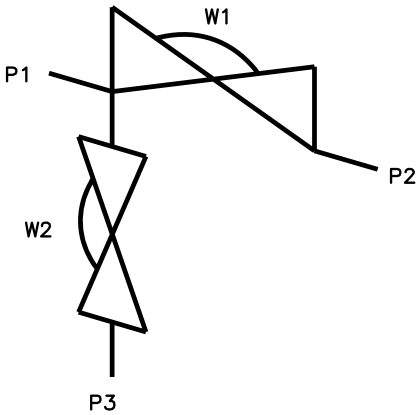

Serial Weir SW0302A

Front

Back

| Valve | DN Size | |
|-------|---------|--------------------|
| W1 | | |
| W2 | | |
| Port | DN Size | Tube Specification |
| P1 | | |
| P2 | | |
| P3 | | |

Installation as shown
H = Horizontal
V = Vertical