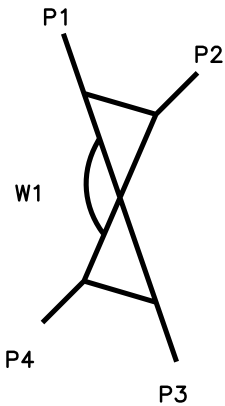

Zero Static Weir ZW0401A

Front

Side

Valve	DN Size	
W1		
Port	DN Size	Tube Specification
P1		
P2		
P3		
P4		

Installation as shown
H = Horizontal
V = Vertical