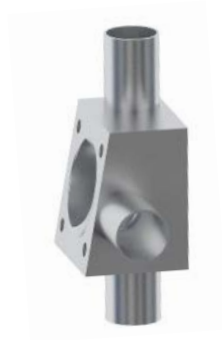

Zero Static Weir ZW0301H

Front

Side

Valve	DN Size	
W1		
Port	DN Size	Tube Specification
P1		
P2		
P3		

Installation as shown
H = Horizontal
V = Vertical