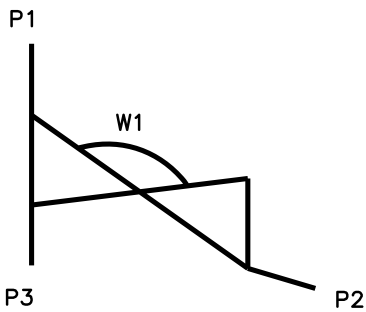

Zero Static Weir ZW0301H

Front

Side

Valve	DN Size	
W1		
Port	DN Size	Tube Specification
P1		
P2		
P3		

Installation as shown
H = Horizontal
V = Vertical