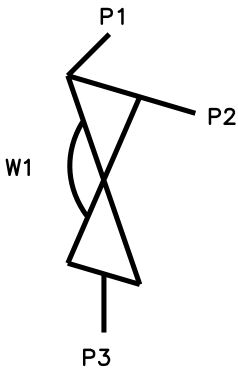

Zero Static Weir ZW0301E

Front

Side

Valve	DN Size	
W1		
Port	DN Size	Tube Specification
P1		
P2		
P3		

Installation as shown
H = Horizontal
V = Vertical