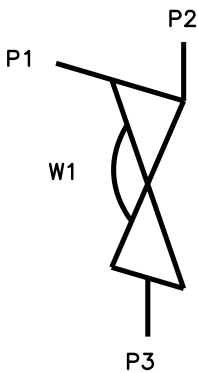

Zero Static Weir ZW0301D

Front

Side

Valve	DN Size	
W1		
Port	DN Size	Tube Specification
P1		
P2		
P3		

Installation as shown
H = Horizontal
V = Vertical