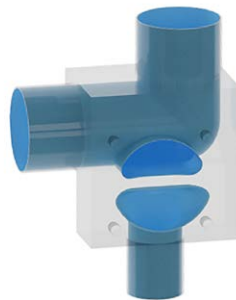

Zero Static Weir ZW0301D

Front

Side

Valve	DN Size	
W1		
Port	DN Size	Tube Specification
P1		
P2		
P3		

Installation as shown
H = Horizontal
V = Vertical