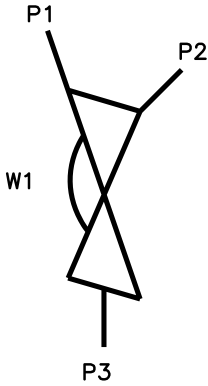

Zero Static Weir ZW0301B

Front

Side

Valve	DN Size	
W1		
Port	DN Size	Tube Specification
P1		
P2		
P3		

Installation as shown
H = Horizontal
V = Vertical