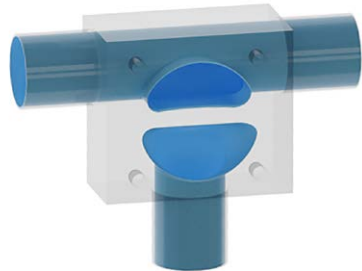

Zero Static Weir ZW0301A

Front

Side

Valve	DN Size	
W1		
Port	DN Size	Tube Specification
P1		
P2		
P3		

Installation as shown
H = Horizontal
V = Vertical