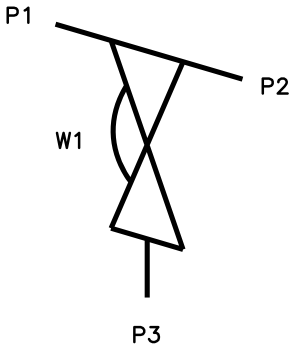

Zero Static Weir ZW0301A

Front

Side

Valve	DN Size	
W1		
Port	DN Size	Tube Specification
P1		
P2		
P3		

Installation as shown
H = Horizontal
V = Vertical