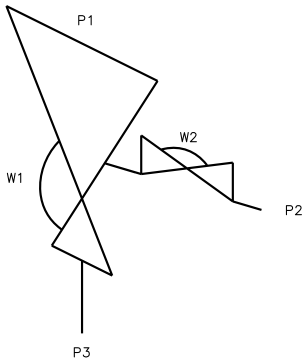

Tank Weir TW0302C

Front

Side

Valve	DN Size	
W1		
W2		
Port	DN Size	Tube Specification
P1		
P2		
P3		

Installation as shown
H = Horizontal
V = Vertical