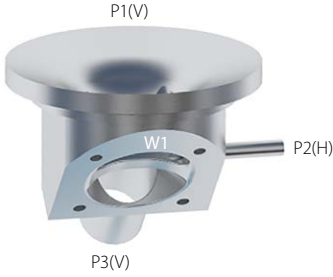

Tank Weir TW0301C

Front

Side

Valve	DN Size	
W1		
Port	DN Size	Tube Specification
P1		
P2		
P3		

Installation as shown
H = Horizontal
V = Vertical