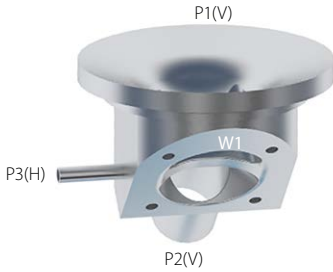

Tank Weir TW0301B

Front

Side

Valve	DN Size	
W1		
Port	DN Size	Tube Specification
P1		
P2		
P3		

Installation as shown
H = Horizontal
V = Vertical