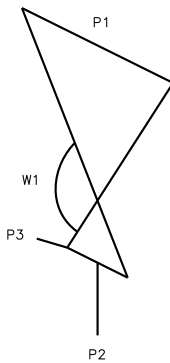

Tank Weir TW0301B

Front

Side

Valve	DN Size	
W1		
Port	DN Size	Tube Specification
P1		
P2		
P3		

Installation as shown
H = Horizontal
V = Vertical