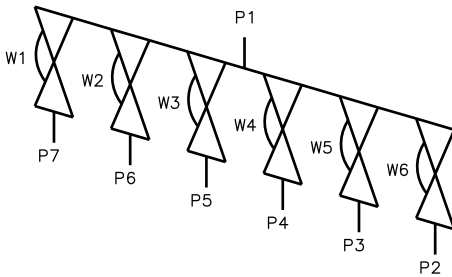

Multiple Weir MW0706A

Front

Side

Valve	DN Size	
W1		
W2		
W3		
W4		
W5		
Port	DN Size	Tube Specification
P1		
P2		
P3		
P4		
P5		
P6		
P7		

Installation as shown
H = Horizontal
V = Vertical