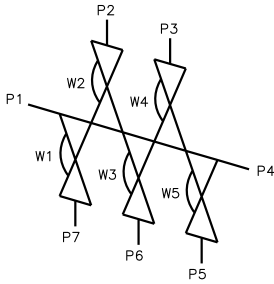

# Multiple Weir MW0705A

**Front**

**Back**

Valve	DN Size	
W1		
W2		
W3		
W4		
W5		
Port	DN Size	Tube Specification
P1		
P2		
P3		
P4		
P5		
P6		
P7		

Installation as shown  
H = Horizontal  
V = Vertical