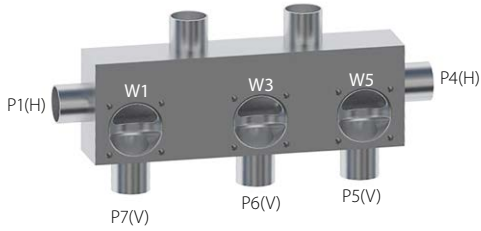

# Multiple Weir MW0705A

**Front**

**Back**

Valve	DN Size	
W1		
W2		
W3		
W4		
W5		
Port	DN Size	Tube Specification
P1		
P2		
P3		
P4		
P5		
P6		
P7		

Installation as shown  
H = Horizontal  
V = Vertical