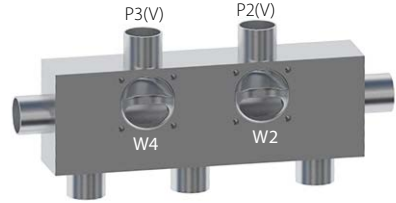

# Multiple Weir MW0705A

**Front**

**Back**

Valve	DN Size	
W1		
W2		
W3		
W4		
W5		
Port	DN Size	Tube Specification
P1		
P2		
P3		
P4		
P5		
P6		
P7		

Installation as shown  
H = Horizontal  
V = Vertical