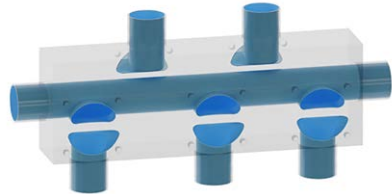

# Multiple Weir MW0705A

**Front**

**Back**

Valve	DN Size	
W1		
W2		
W3		
W4		
W5		
Port	DN Size	Tube Specification
P1		
P2		
P3		
P4		
P5		
P6		
P7		

Installation as shown  
H = Horizontal  
V = Vertical