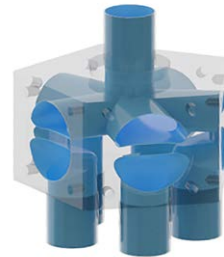

Multiple Weir MW0605A

Front

Side

Valve	DN Size	
W1		
W2		
W3		
W4		
W5		
Port	DN Size	Tube Specification
P1		
P2		
P3		
P4		
P5		
P6		

Installation as shown
H = Horizontal
V = Vertical