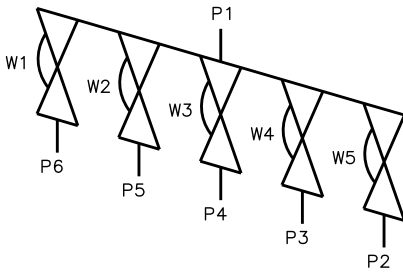

Multiple Weir MW0605A

Front

Side

Valve	DN Size	
W1		
W2		
W3		
W4		
W5		
Port	DN Size	Tube Specification
P1		
P2		
P3		
P4		
P5		
P6		

Installation as shown
H = Horizontal
V = Vertical