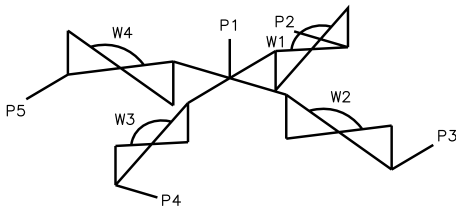

# Multiple Weir MW0504C

**Front**

**Side**

Valve	DN Size	
W1		
W2		
W3		
W4		
Port	DN Size	Tube Specification
P1		
P2		
P3		
P4		
P5		

Installation as shown  
H = Horizontal  
V = Vertical