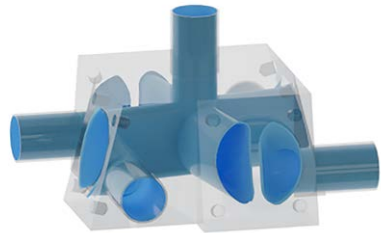

# Multiple Weir MW0504C

**Front**

**Side**

Valve	DN Size	
W1		
W2		
W3		
W4		
Port	DN Size	Tube Specification
P1		
P2		
P3		
P4		
P5		

Installation as shown  
H = Horizontal  
V = Vertical