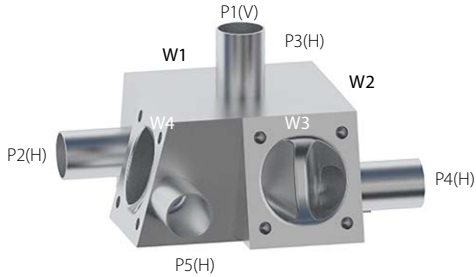

# Multiple Weir MW0504C

**Front**

**Side**

Valve	DN Size	
W1		
W2		
W3		
W4		
Port	DN Size	Tube Specification
P1		
P2		
P3		
P4		
P5		

Installation as shown  
H = Horizontal  
V = Vertical