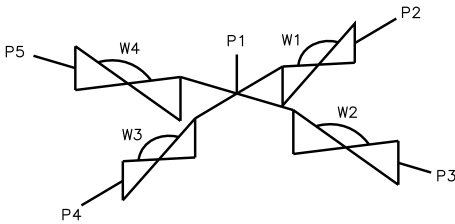

Multiple Weir MW0504B

Front

Side

Valve	DN Size	
W1		
W2		
W3		
W4		
Port	DN Size	Tube Specification
P1		
P2		
P3		
P4		
P5		

Installation as shown
H = Horizontal
V = Vertical