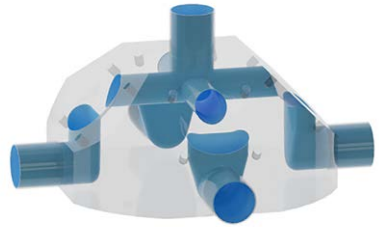

Multiple Weir MW0504B

Front

Side

Valve	DN Size	
W1		
W2		
W3		
W4		
Port	DN Size	Tube Specification
P1		
P2		
P3		
P4		
P5		

Installation as shown
H = Horizontal
V = Vertical