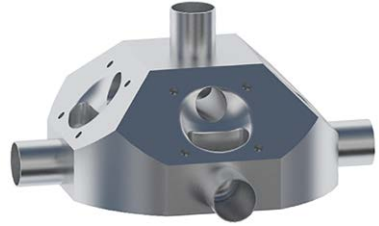

Multiple Weir MW0504B

Front

Side

Valve	DN Size	
W1		
W2		
W3		
W4		
Port	DN Size	Tube Specification
P1		
P2		
P3		
P4		
P5		

Installation as shown
H = Horizontal
V = Vertical