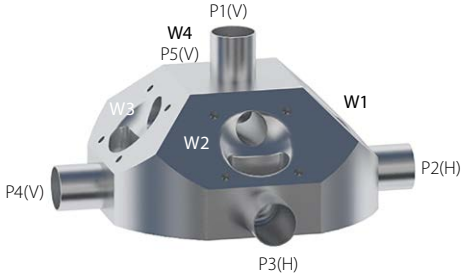

Multiple Weir MW0504B

Front

Side

Valve	DN Size	
W1		
W2		
W3		
W4		
Port	DN Size	Tube Specification
P1		
P2		
P3		
P4		
P5		

Installation as shown
H = Horizontal
V = Vertical