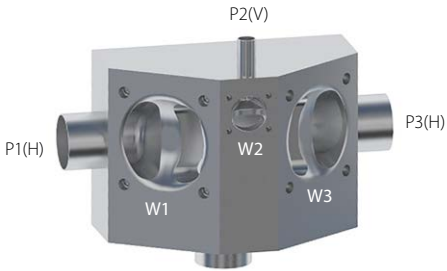

Multiple Weir MW0404C

Front

Back

| Valve | DN Size | |
|-------|---------|--------------------|
| W1 | | |
| W2 | | |
| W3 | | |
| W4 | | |
| Port | DN Size | Tube Specification |
| P1 | | |
| P2 | | |
| P3 | | |
| P4 | | |

Installation as shown
H = Horizontal
V = Vertical