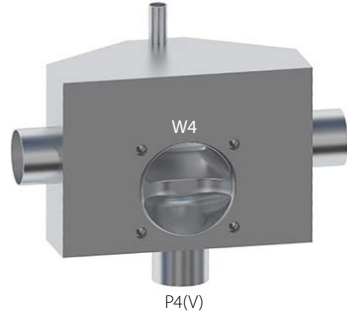

Multiple Weir MW0404C

Front

Back

| Valve | DN Size | |
|-------|---------|--------------------|
| W1 | | |
| W2 | | |
| W3 | | |
| W4 | | |
| Port | DN Size | Tube Specification |
| P1 | | |
| P2 | | |
| P3 | | |
| P4 | | |

Installation as shown
H = Horizontal
V = Vertical