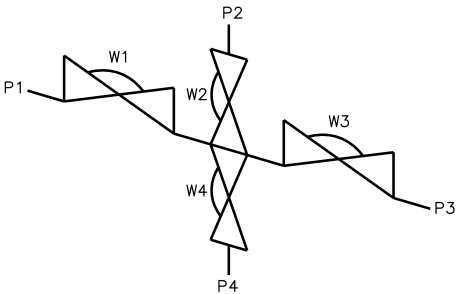

Multiple Weir MW0404C

Front

Back

| Valve | DN Size | |
|-------|---------|--------------------|
| W1 | | |
| W2 | | |
| W3 | | |
| W4 | | |
| Port | DN Size | Tube Specification |
| P1 | | |
| P2 | | |
| P3 | | |
| P4 | | |

Installation as shown
H = Horizontal
V = Vertical