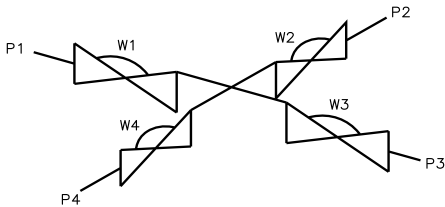

Multiple Weir MW0404A

Front

Side

Valve	DN Size	
W1		
W2		
W3		
W4		
Port	DN Size	Tube Specification
P1		
P2		
P3		
P4		

Installation as shown
H = Horizontal
V = Vertical