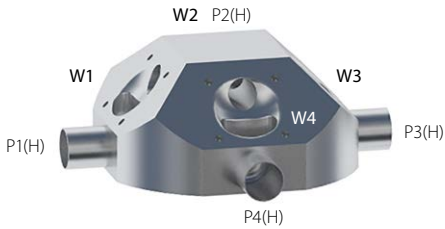

Multiple Weir MW0404A

Front

Side

Valve	DN Size	
W1		
W2		
W3		
W4		
Port	DN Size	Tube Specification
P1		
P2		
P3		
P4		

Installation as shown
H = Horizontal
V = Vertical