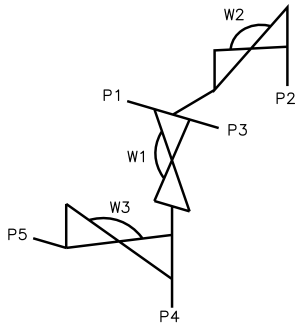

Multiple Weir MW0503F

Front

Back

Valve	DN Size	
W1		
W2		
W3		
Port	DN Size	Tube Specification
P1		
P2		
P3		
P4		
P5		

Installation as shown
H = Horizontal
V = Vertical