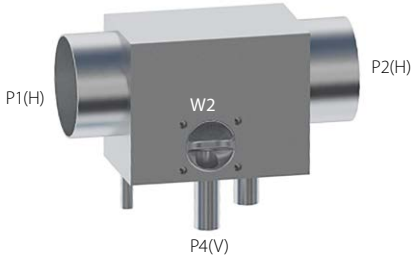

Multiple Weir MW0503D

Front

Back

Valve	DN Size	
W1		
W2		
W3		
Port	DN Size	Tube Specification
P1		
P2		
P3		
P4		
P5		

Installation as shown
H = Horizontal
V = Vertical