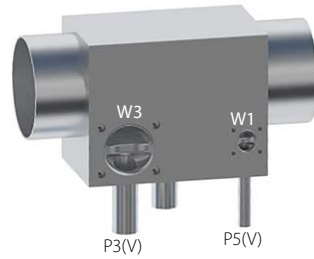

Multiple Weir MW0503D

Front

Back

Valve	DN Size	
W1		
W2		
W3		
Port	DN Size	Tube Specification
P1		
P2		
P3		
P4		
P5		

Installation as shown
H = Horizontal
V = Vertical