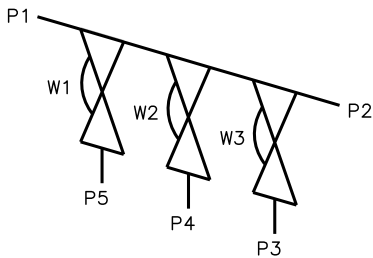

Multiple Weir MW0503D

Front

Back

Valve	DN Size	
W1		
W2		
W3		
Port	DN Size	Tube Specification
P1		
P2		
P3		
P4		
P5		

Installation as shown
H = Horizontal
V = Vertical