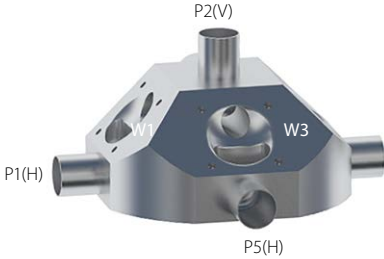

Multiple Weir MW0503A

Front

Side

Valve	DN Size	
W1		
W2		
W3		
Port	DN Size	Tube Specification
P1		
P2		
P3		
P4		
P5		

Installation as shown
H = Horizontal
V = Vertical