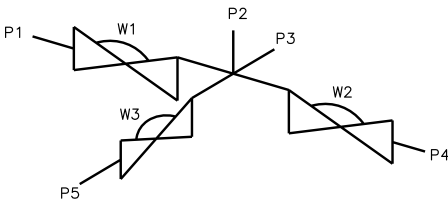

Multiple Weir MW0503A

Front

Side

Valve	DN Size	
W1		
W2		
W3		
Port	DN Size	Tube Specification
P1		
P2		
P3		
P4		
P5		

Installation as shown
H = Horizontal
V = Vertical