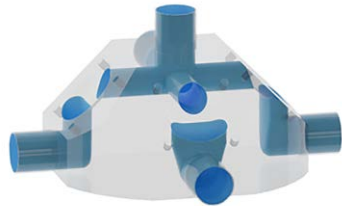

Multiple Weir MW0503A

Front

Side

Valve	DN Size	
W1		
W2		
W3		
Port	DN Size	Tube Specification
P1		
P2		
P3		
P4		
P5		

Installation as shown
H = Horizontal
V = Vertical