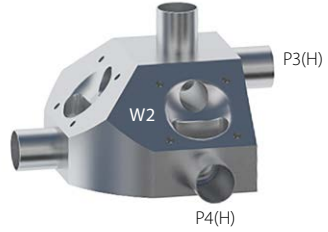

Multiple Weir MW0503A

Front

Side

Valve	DN Size	
W1		
W2		
W3		
Port	DN Size	Tube Specification
P1		
P2		
P3		
P4		
P5		

Installation as shown
H = Horizontal
V = Vertical